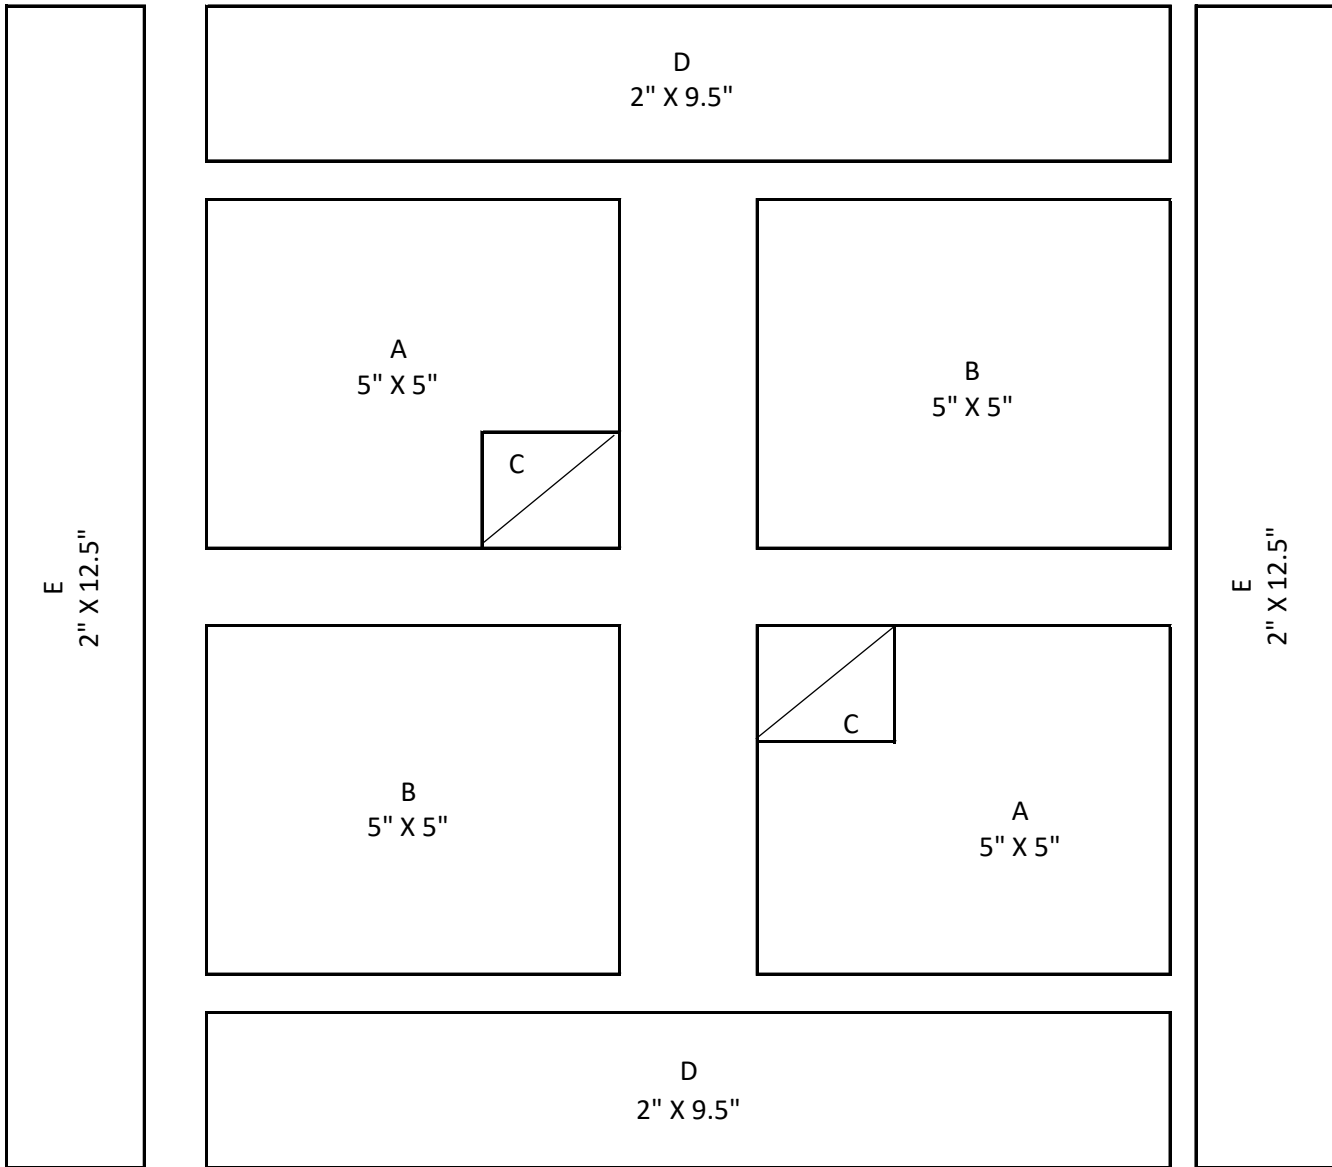

BOW TIE

UNFINISHED 12.5 x 12.5

Do not trim!

Background: Shirt color

A 5" X 5"

Cuts

2

Bow Tie

B 5" X 5"

2

C 2.75" X 2.75"

2

Border: White

D 2" X 9.5"

2

E 2" X 12.5"