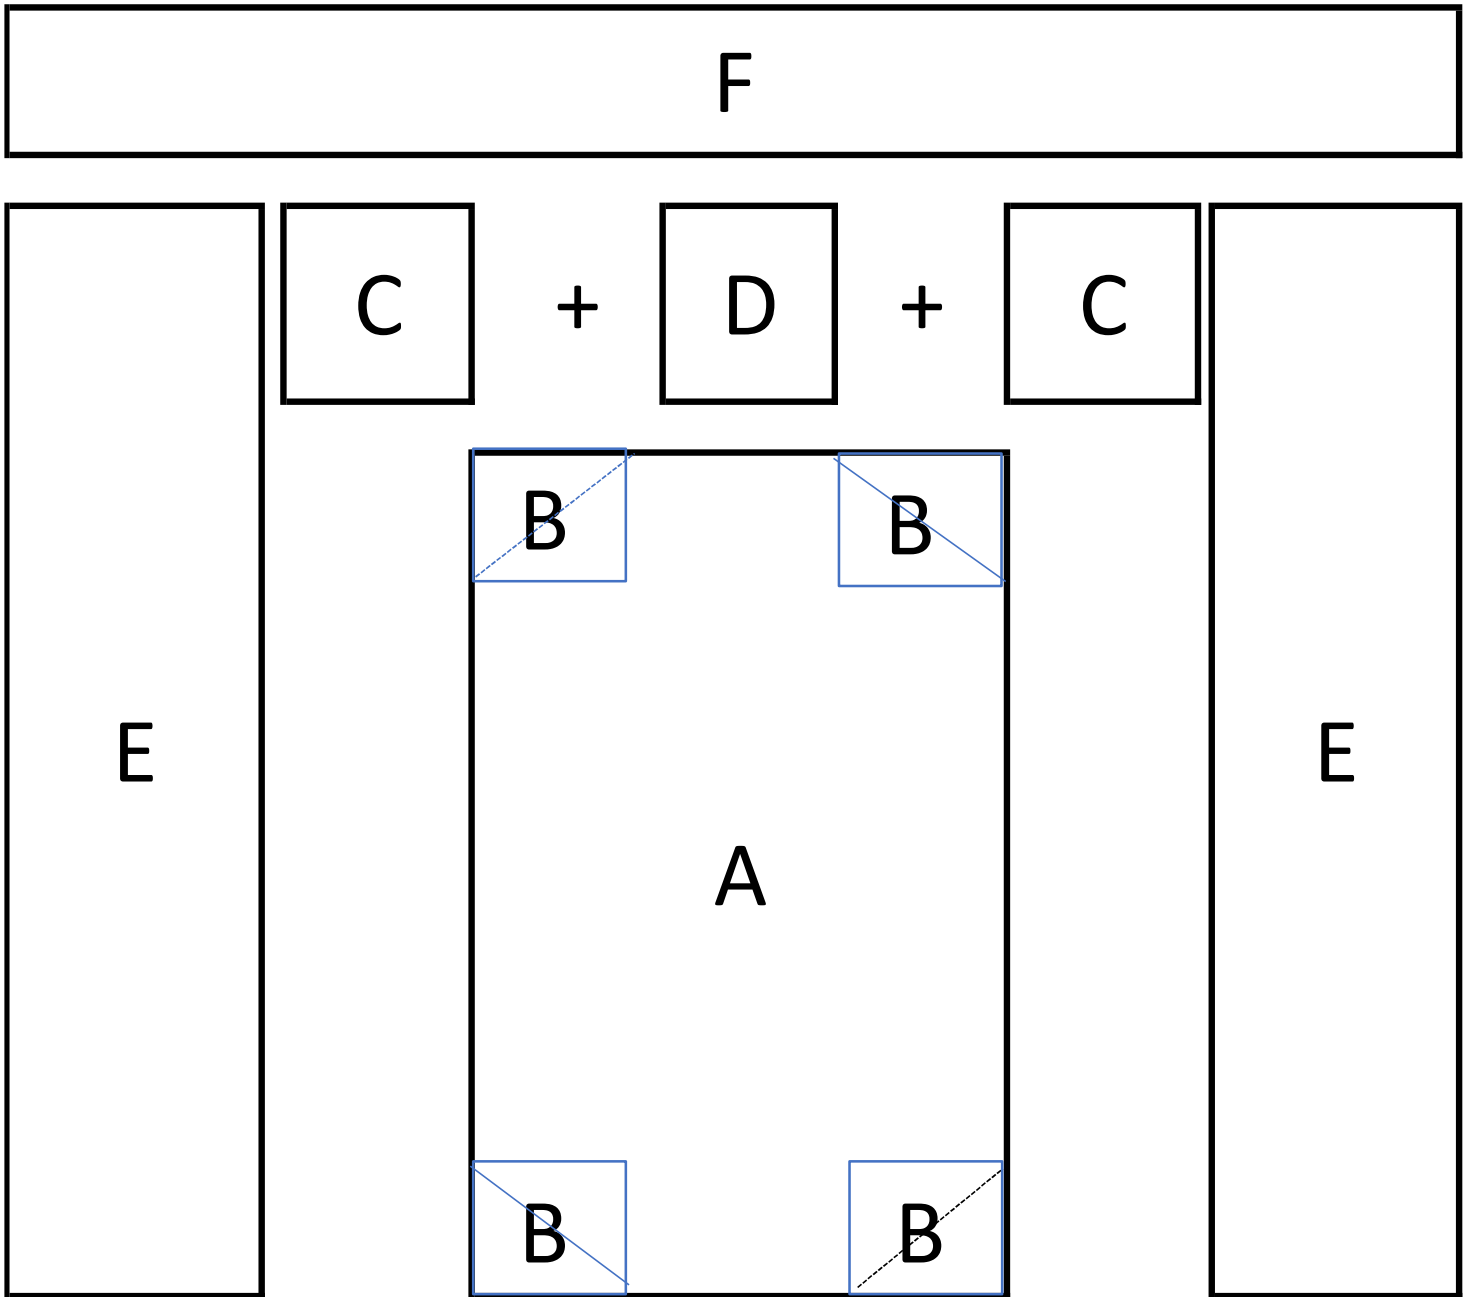

# Jar Quilt

Cuts		Large		Medium		Small
Jar Body - 1	A	10.5 X 5.5"	A	8 x 5.5"	A	5.5 x 5.5"
Background - 4	B	1.5 X 1.5"	B	1.5 X 1.5"	B	1.5 X 1.5"
Background - 2	C	1.5 X 2"	C	1.5 X 2"	C	1.5 X 2"
Lid - 1	D	3.5 X 2"	D	3.5 X 2"	D	3.5 X 2"
Side - 2	E	2.5 X 12"	E	2.5 x 9.5"	E	2.5 x 7"
Top - 1	F	2.5 X 9.5"	F	5 X 9.5"	F	7.5 X 9.5"